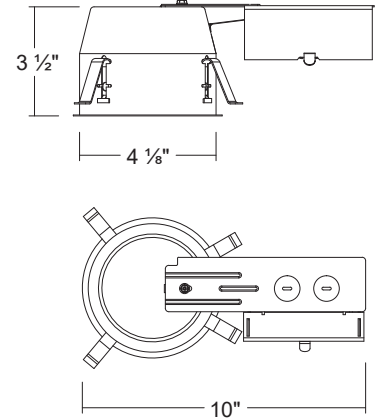

### Dimensions

### Junction Box

- Listed for through branch circuit wiring
- Contains one 1-1/8", six 7/8" knockouts and four Romex pryouts with strain relief